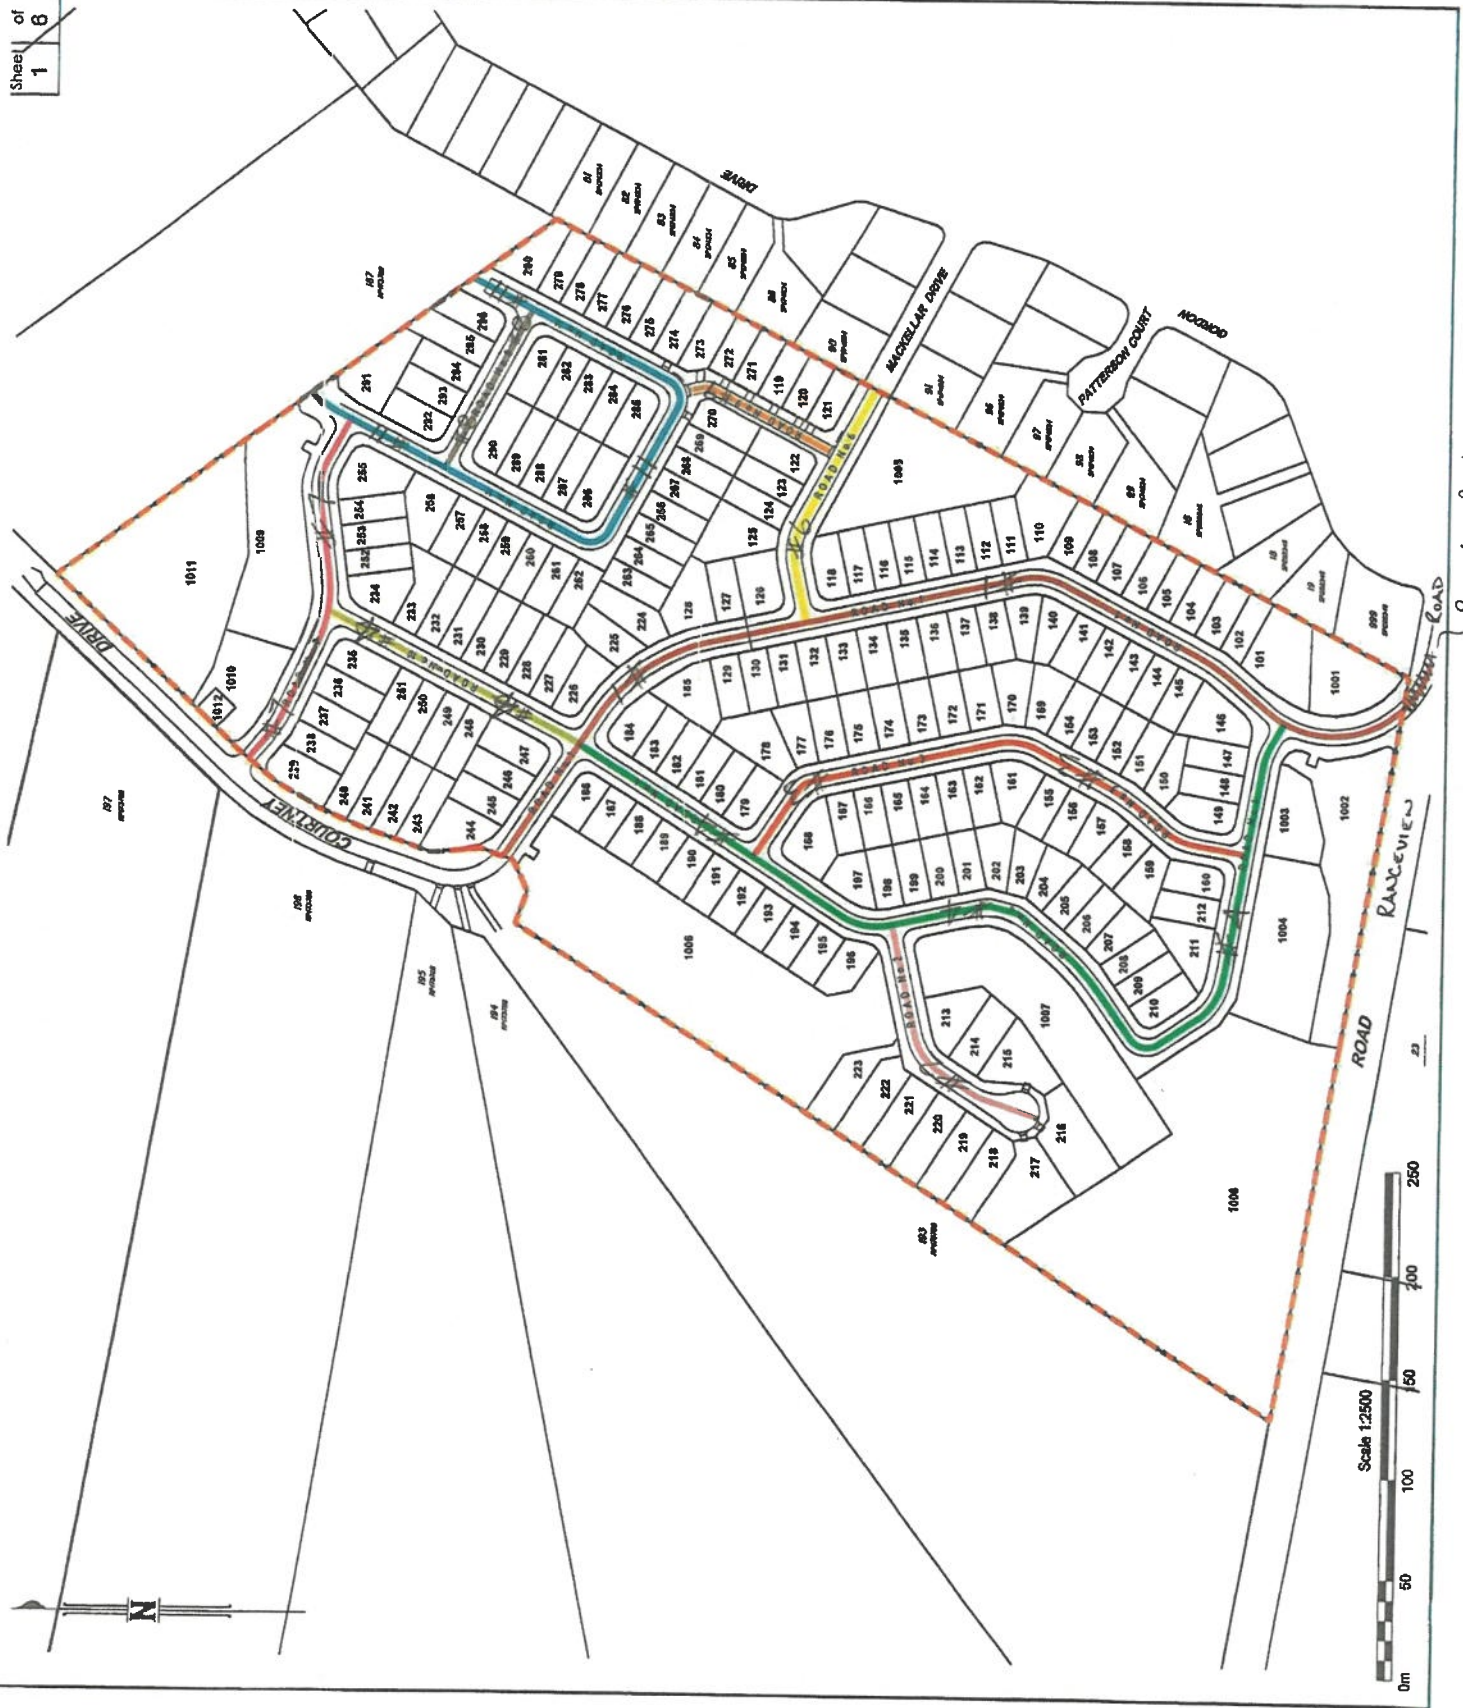

CAULI ESTATE

- Rd 1 Calli Ave (Dark Red)
- Rd 2 Sora Place (Light Pink)
- Rd 3 ~~More Street~~ (Light Red)
- Rd 4 ~~Wesley St~~ * Dark Green
Kinship Road (and Light Green)
- Rd 6 Mackerellar Dr (Yellow)
- Rd 7 Celeste Rd (Dark Pink)
- Rd 8 Serene Rd (grey)
- Rd 9 Vantage Lane (orange)
- ~~Rd 10 Athene St~~
- Rd 11 Valley Circuit (Blue)

NOTES:
 1. Drawn to scale on an A3 sheet.
 2. All dimensions and areas are subject to final survey and approval by G.C.C.C.
 3. Dimensions shown are to the nearest decimeter.

Issue	Original Issue	Revision	Date
A	HK	28/09/2023	

ROAD NAMING PLAN
 Courtney Drive, Upper Coomera
 (Described as Lots 188-192 on
 RP173728)

Client:	GALLERY HOMES
Locality:	UPPER COOMERA
Local Gov:	GCCC
Surveyed By:	DR
Date Created:	28/09/2023
Scale:	1:2500
Comp File:	
Plan No:	171101_034_MIS

A3

55816759

Rangview Road